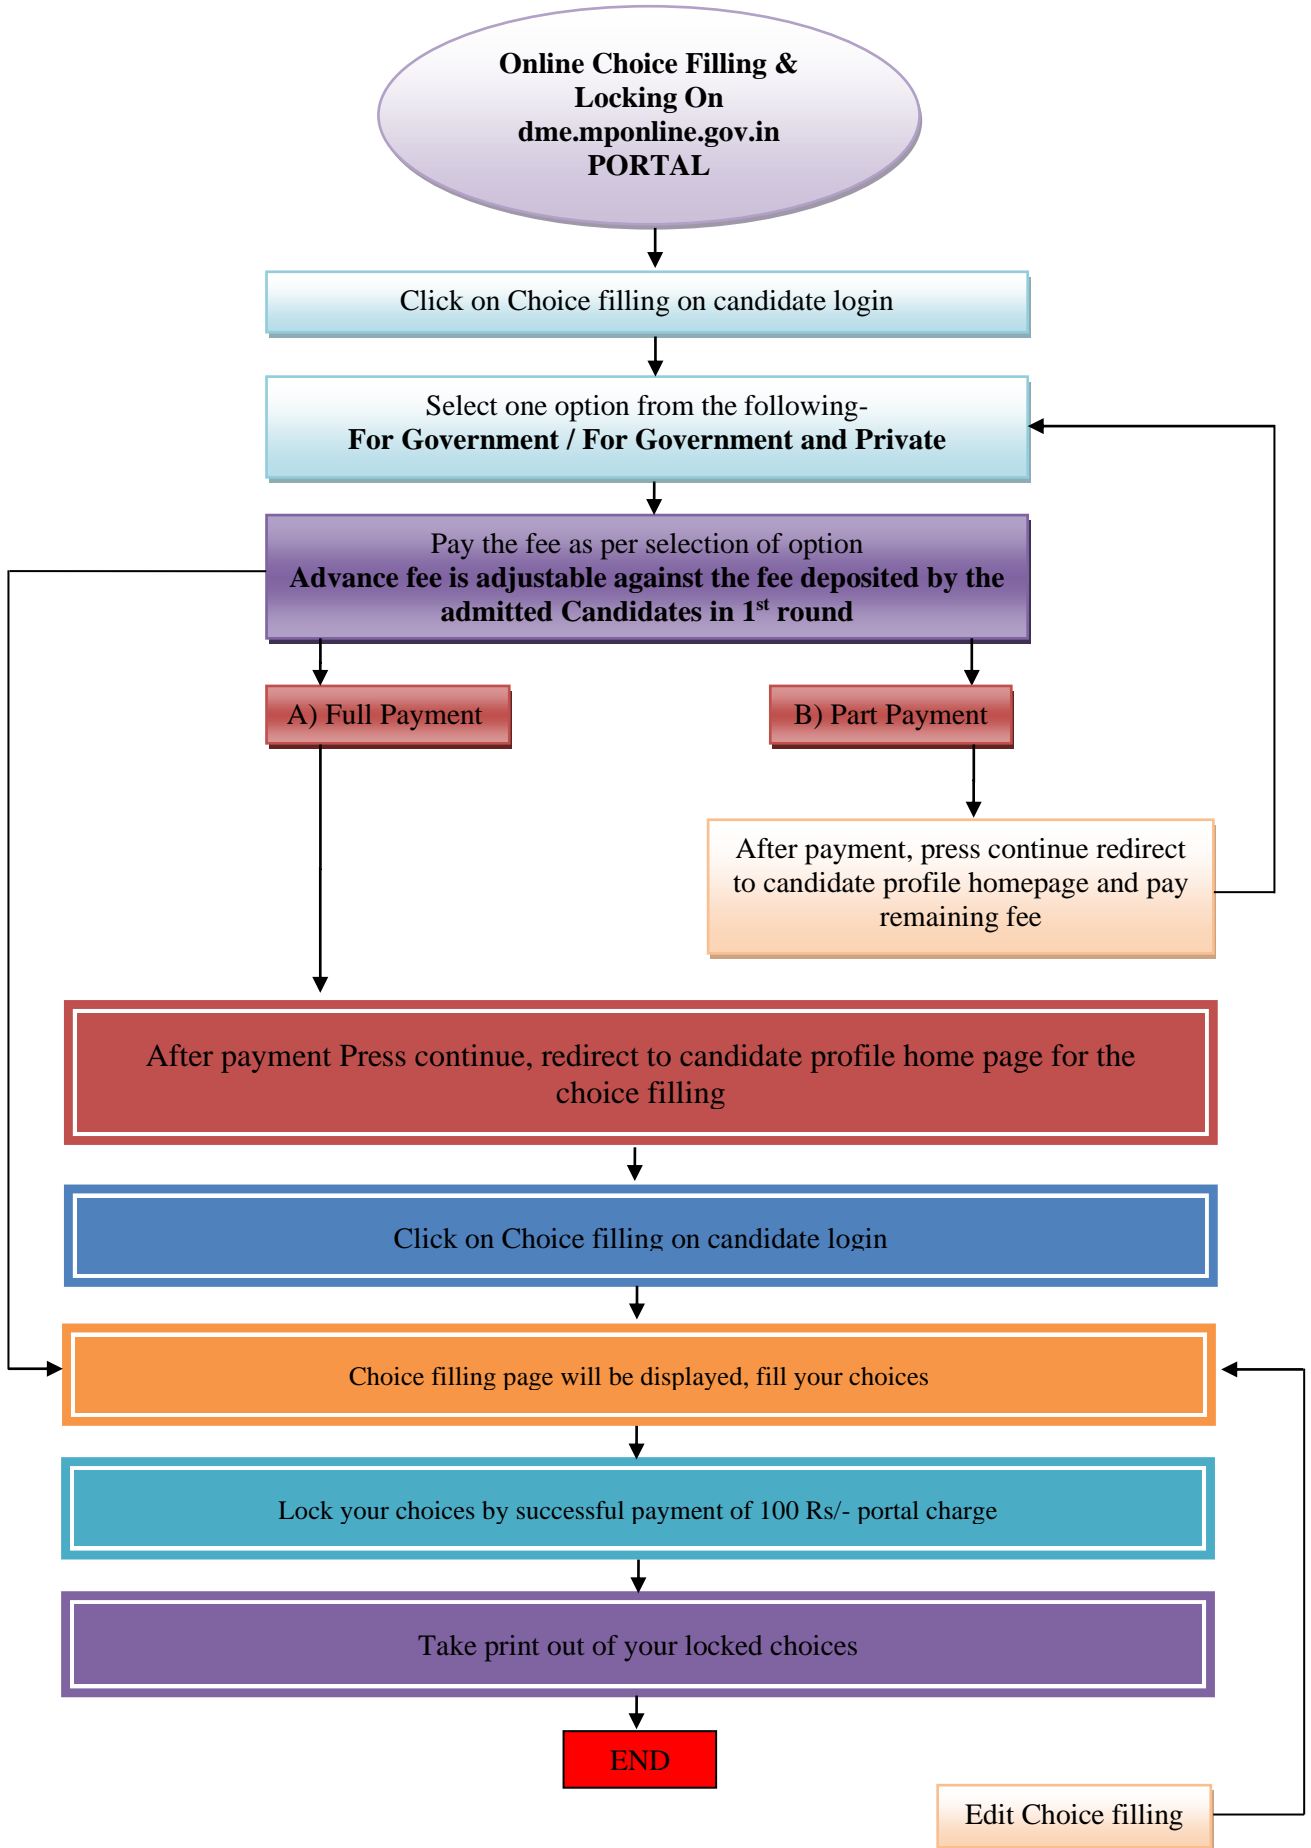

**Flow Chart of Choice Filling and Locking Process for 2nd Round
MP State Combined NEET PG Counselling 2024 (Date- 29-07-2024)**

NOTE: - In part payment candidate will be redirected to homepage till the full payment has been made by the candidate